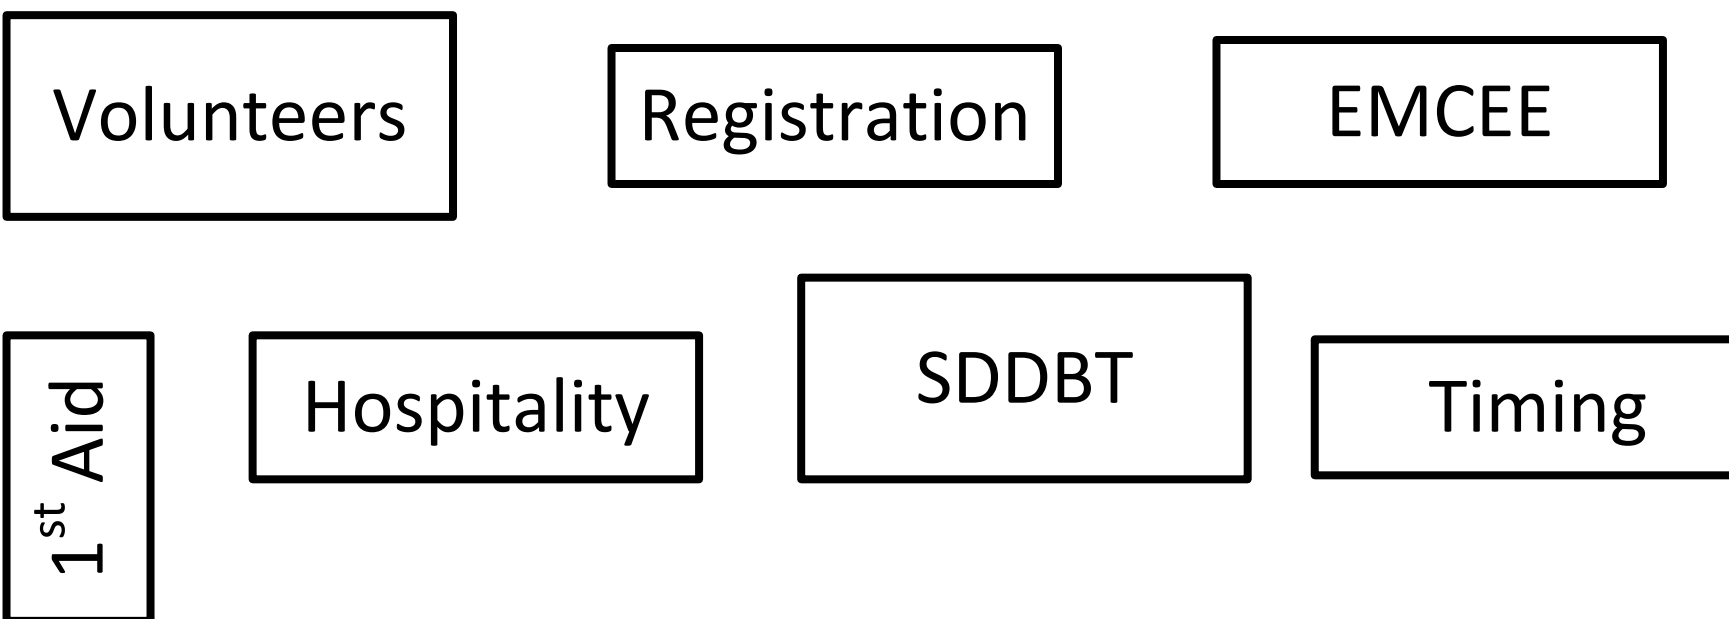

Mission Bay Drive

In Park Road to small parking lot

Entrance to small parking lot – exclusive use for event organizers

To Parking Lot

Recycle Bin

Waste Bins

Kona Ice

Food Trucks

Doggos Gus Gourmet Hot Dogs

PODS

Blue Gazebo

Vendor Village

1. West Coast Paddle Sports
2. Sisters Jewelry Design
3. Comprehensive Spinal Care (information booth)
4. Be The Match (information booth)
5. Wyndham (information booth)
6. Aloha Design
7. Cali Paddler
8. Burnwater
9. Burnwater

Parking Lot

BOARD WALK

Marshalling Area

Site Address:
 Tecolote Shores North
 1346 East Mission Bay Dr.
 San Diego, CA 92109

To SD Mission Bay Resort